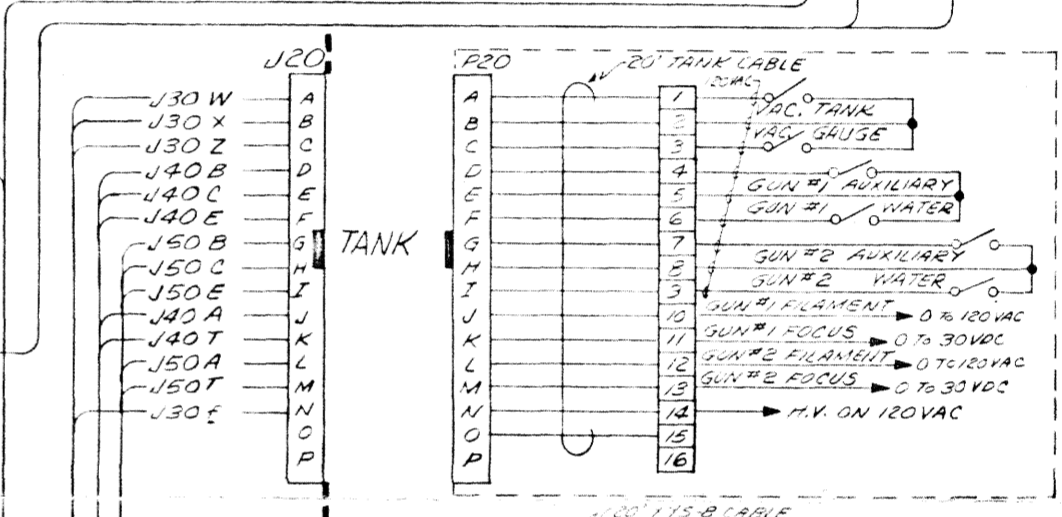

POWER INPUT 208 OR 220-240V
AND EARTH GROUND 3Ø 54/60 HZ SWIRE
50A POWER SOURCE

ITEM	PART NO	DESCRIPTION	AMT	QTY
------	---------	-------------	-----	-----

NOTE:
UNLESS OTHERWISE SPECIFIED

- SHEET 108: POWER MODULE
SHEET 109: CONTROL CONSOLE
- POWER MODULE REFERENCE DESIGNATIONS PREFIXED WITH SECTION NUMBER
18: 600R5
CONTROL CONSOLE HAS NO PREFIX FOR REF DESIGNATION

1	APPROVED FOR RELEASE	BY	DATE
2	REVISION	BY	DATE
DO NOT SCALE DRAWING UNLESS OTHERWISE SPECIFIED			
USE ON PINK			
BERKELEY ARCO Tomesical CALIFORNIA A DIVISION OF AIR RESOLUTION COMPANY INCORPORATED 1100 J ST. BERKELEY, CALIF. 94704 POWER MODULE & CONTROL CONSOLE SCHEMATIC			