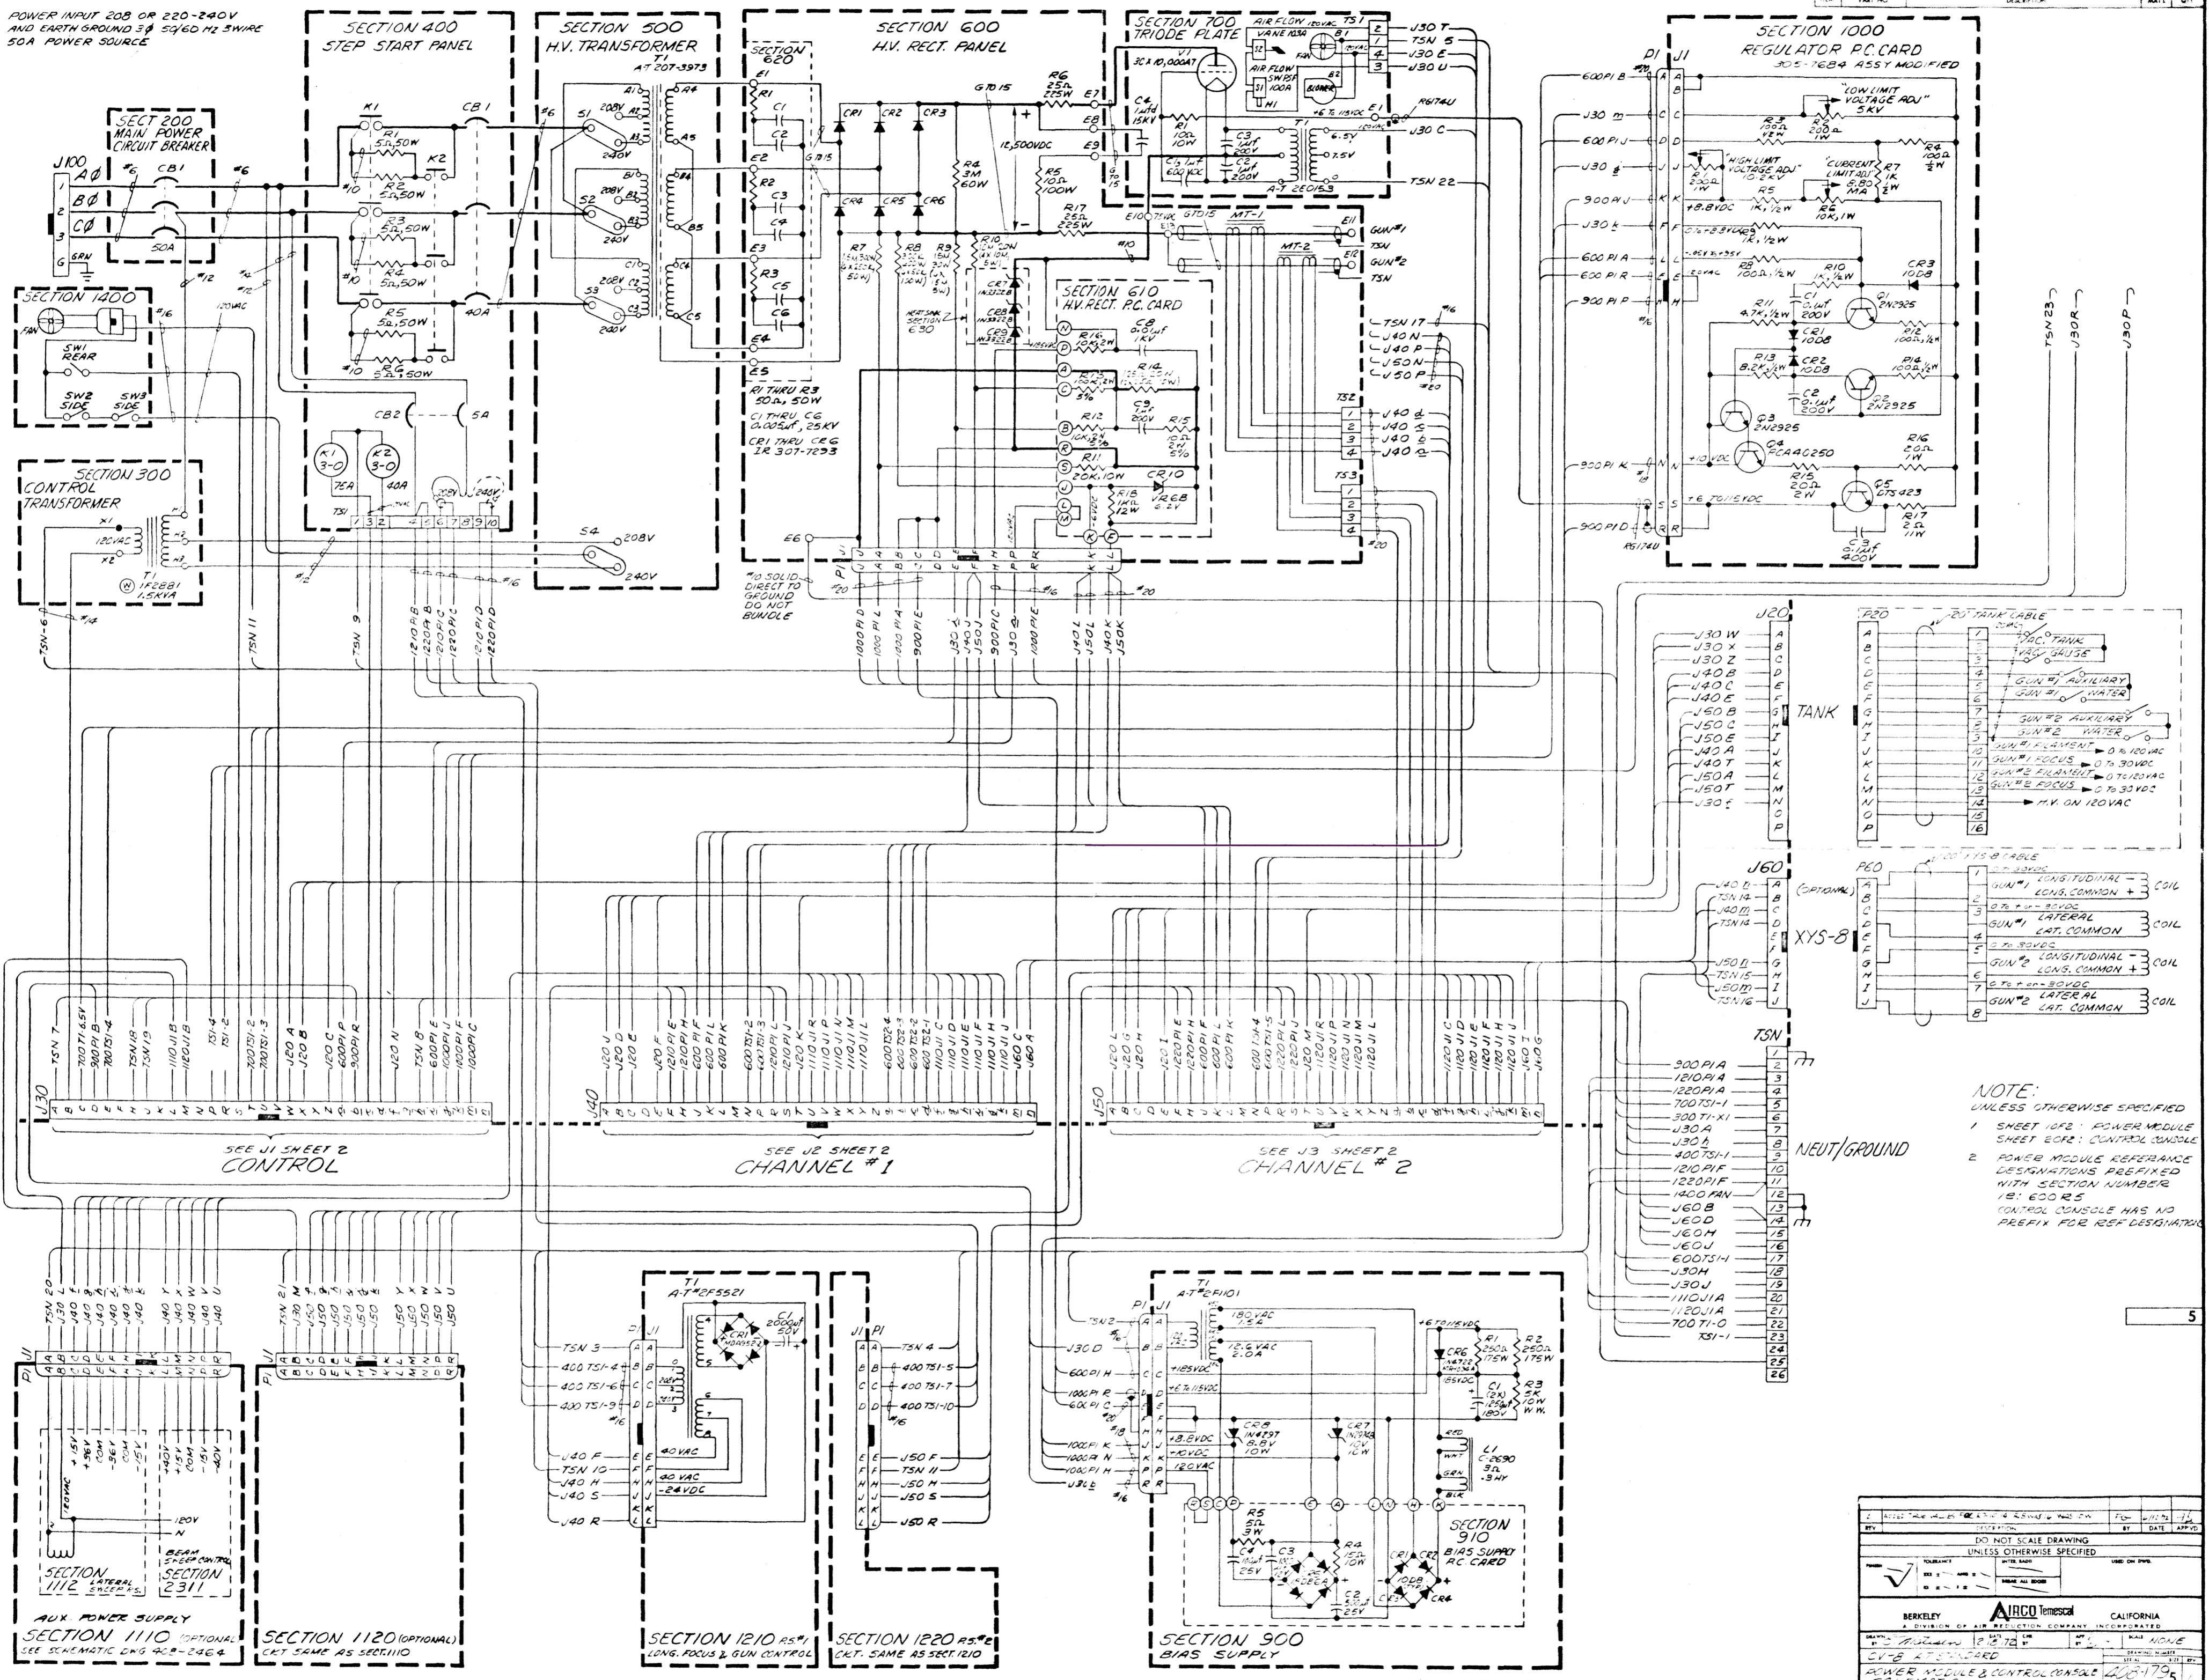

POWER INPUT 208 OR 220-240V
AND EARTH GROUND 3Ø 54/60 HZ SWIRE
50A POWER SOURCE

ITEM	PART NO	DESCRIPTION	AMT	QTY
------	---------	-------------	-----	-----

NOTE:
UNLESS OTHERWISE SPECIFIED

- SHEET 108: POWER MODULE
SHEET 109: CONTROL CONSOLE
- POWER MODULE REFERENCE DESIGNATIONS PREFIXED WITH SECTION NUMBER
18: 600R5
CONTROL CONSOLE HAS NO PREFIX FOR REF DESIGNATION

1	APPROVED FOR RELEASE	BY	DATE
2	REVISION	BY	DATE
DO NOT SCALE DRAWING UNLESS OTHERWISE SPECIFIED			
USE ON PINK			
BERKELEY ARCO Tomesical CALIFORNIA A DIVISION OF AIR RESOLUTION COMPANY INCORPORATED 1100 J ST. BERKELEY, CALIF. 94704 POWER MODULE & CONTROL CONSOLE SCHEMATIC			