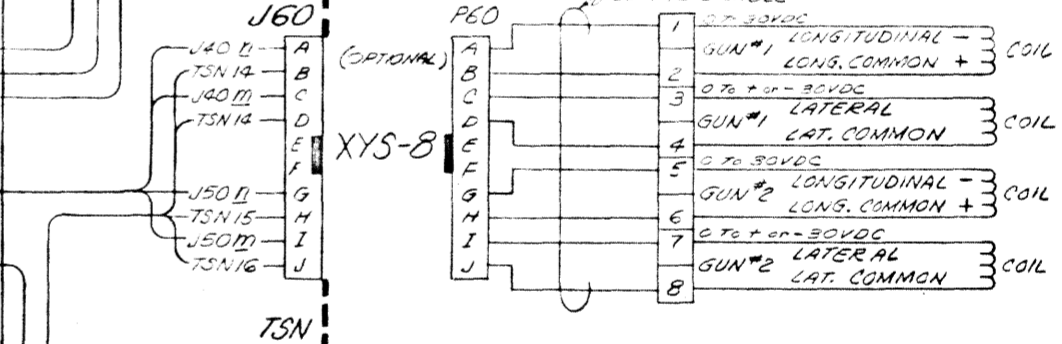

POWER INPUT 208 OR 220-240V
AND EARTH GROUND 3Ø 54/60 HZ SWIRE
50A POWER SOURCE

ITEM	PART NO	DESCRIPTION	AMT	QTY
------	---------	-------------	-----	-----

NOTE:
UNLESS OTHERWISE SPECIFIED

- SHEET 108: POWER MODULE
SHEET 109: CONTROL CONSOLE
- POWER MODULE REFERENCE DESIGNATIONS PREFIXED WITH SECTION NUMBER
18: 600R5
CONTROL CONSOLE HAS NO PREFIX FOR REF DESIGNATION

1	APPROVED FOR RELEASE	BY	DATE
2	REVISION	BY	DATE
DO NOT SCALE DRAWING UNLESS OTHERWISE SPECIFIED			
USE ON PINK			
BERKELEY ARCO Tomesical CALIFORNIA A DIVISION OF AIR RESOLUTION COMPANY INCORPORATED 1100 J ST. BERKELEY, CALIF. 94704 POWER MODULE & CONTROL CONSOLE SCHEMATIC			